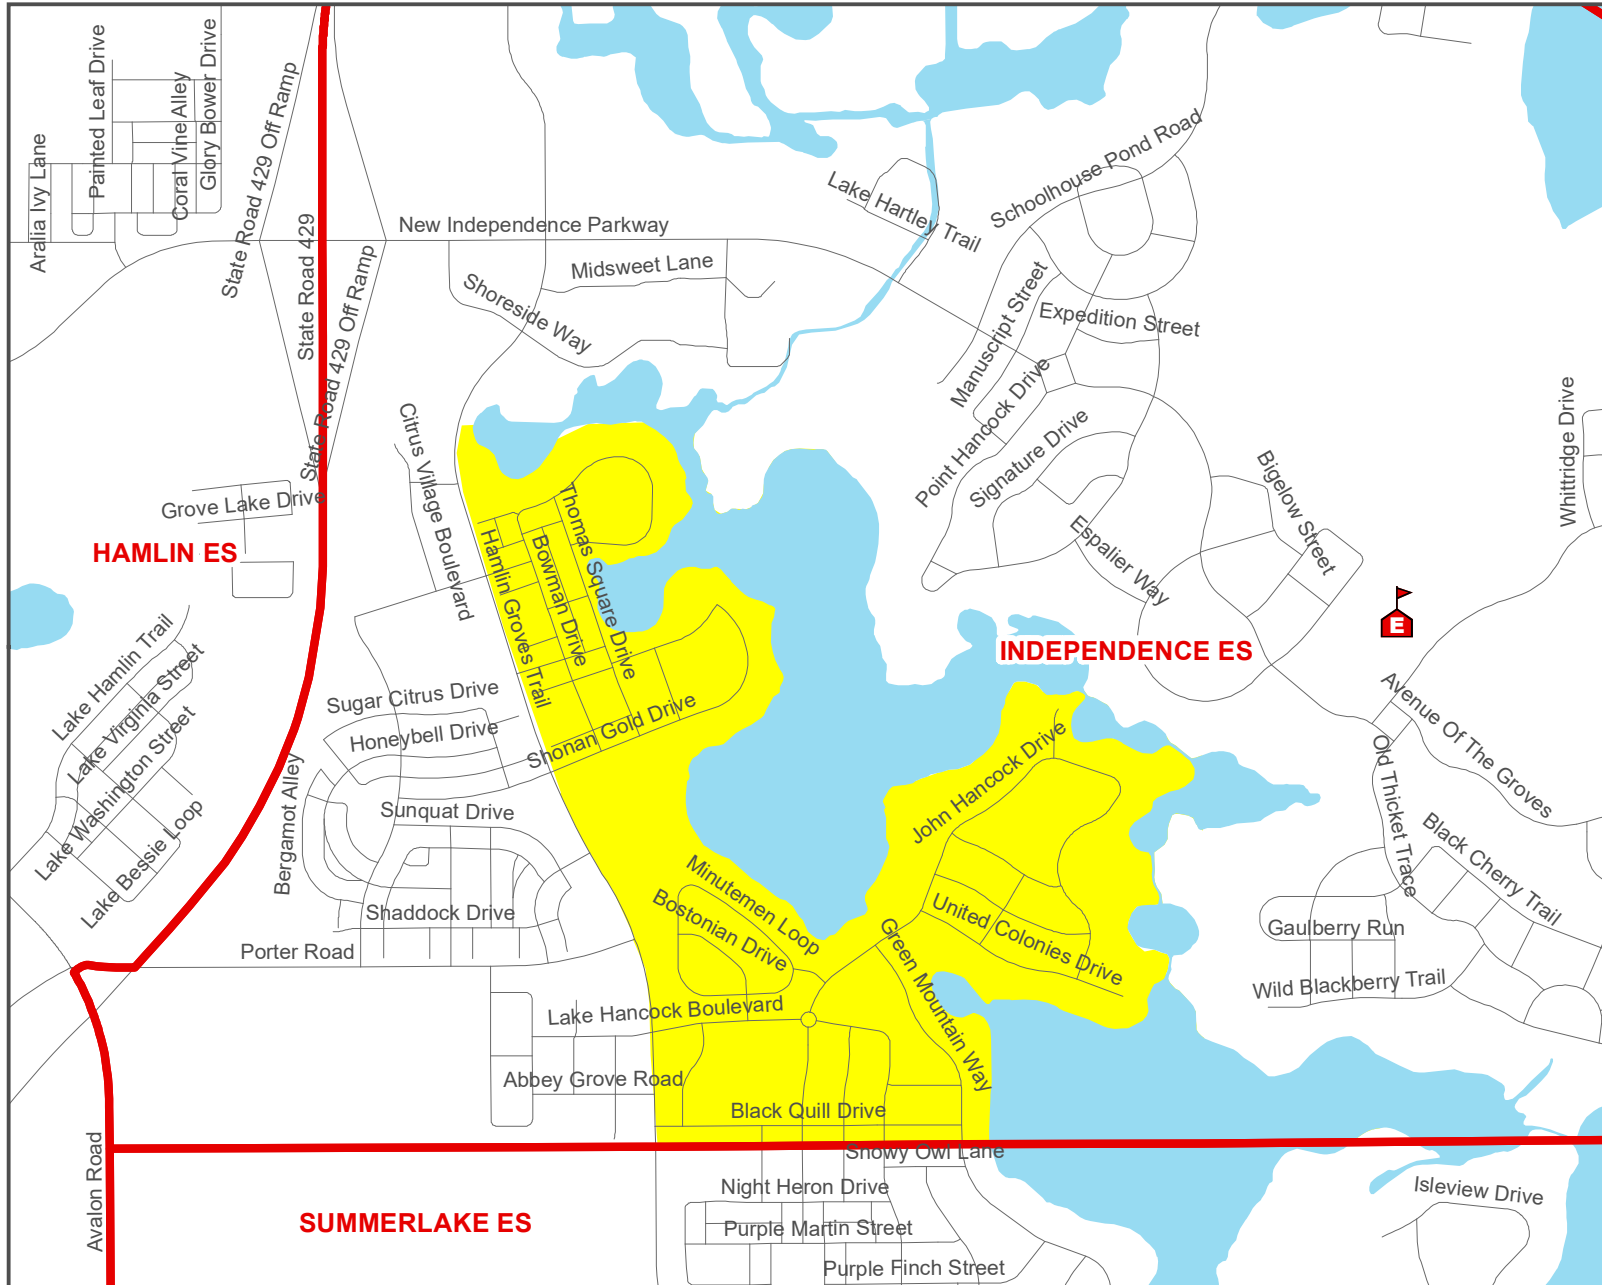

### Legend

- MS
- MS Zone
- Targeted Area
- HYDRO
- Proposed**
- Bridgewater MS
- Hamlin MS

The targeted area is separated by a chain of lakes from Bridgewater MS, limiting direct access to the school. There are 75 MS students residing in the targeted area.

This option would move the targeted area from Bridgewater MS to Hamlin MS.

# Overlook and the Cove at Hamlin and Sanctuary - ES - Option 2

## Legend

- ES
- ES Zone
- HYDRO
- Targeted Area

The targeted area is separated by a chain of lakes from Independence ES, limiting direct access to the school. There are 146 ES students residing in the targeted area.