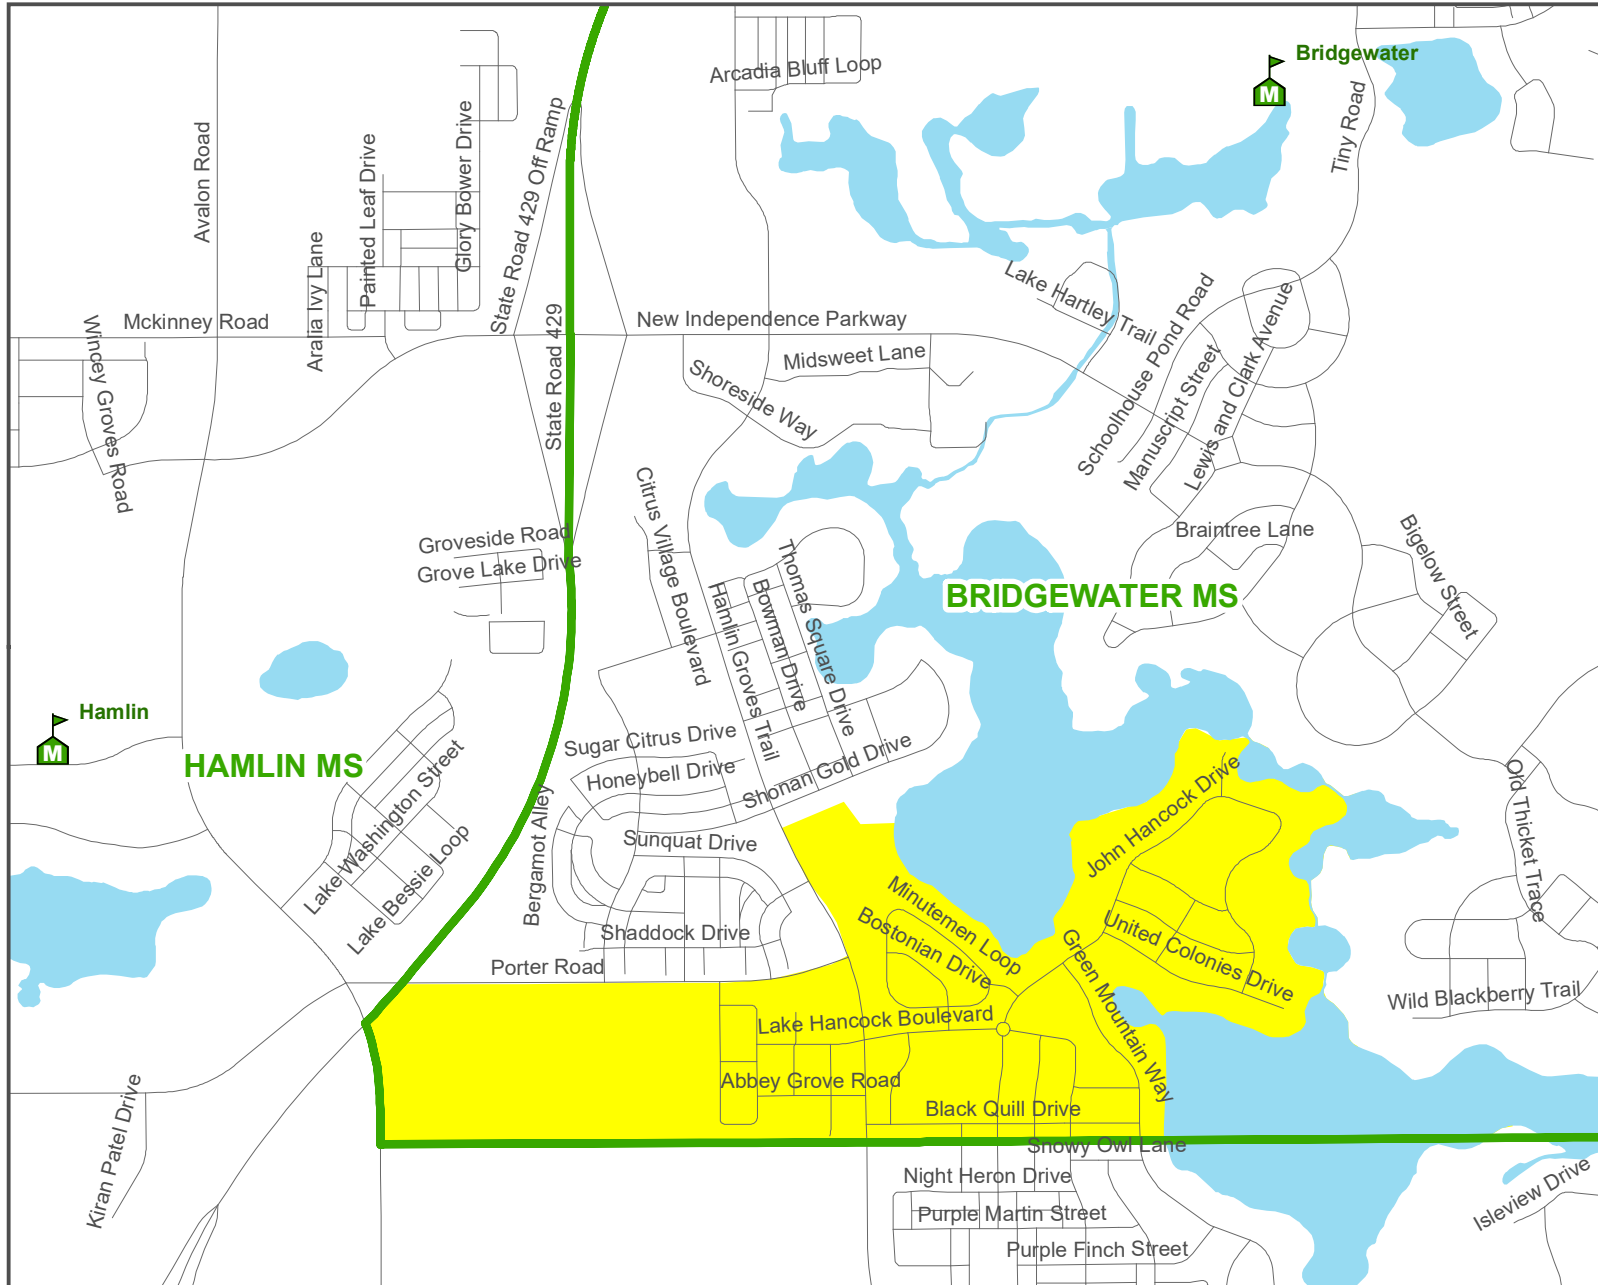

## Legend

- ES
- ES Zone
- HYDRO
- Targeted Area

The targeted area is separated by a chain of lakes from Independence ES, limiting direct access to the school. There are 115 ES students residing in the targeted area.

## Legend

- ES
- ES Zone
- Targeted Area
- HYDRO
- Proposed**
- Independence ES
- Summerlake ES

The targeted area is separated by a chain of lakes from Independence ES, limiting direct access to the school. There are 115 ES students residing in the targeted area.

This option would move the targeted area from Independence ES to Summerlake ES.

## Legend

-  MS
-  MS Zone
-  HYDRO
-  Targeted Area

The targeted area is separated by a chain of lakes from Bridgewater MS, limiting direct access to the school. There are 75 MS students residing in the targeted area.