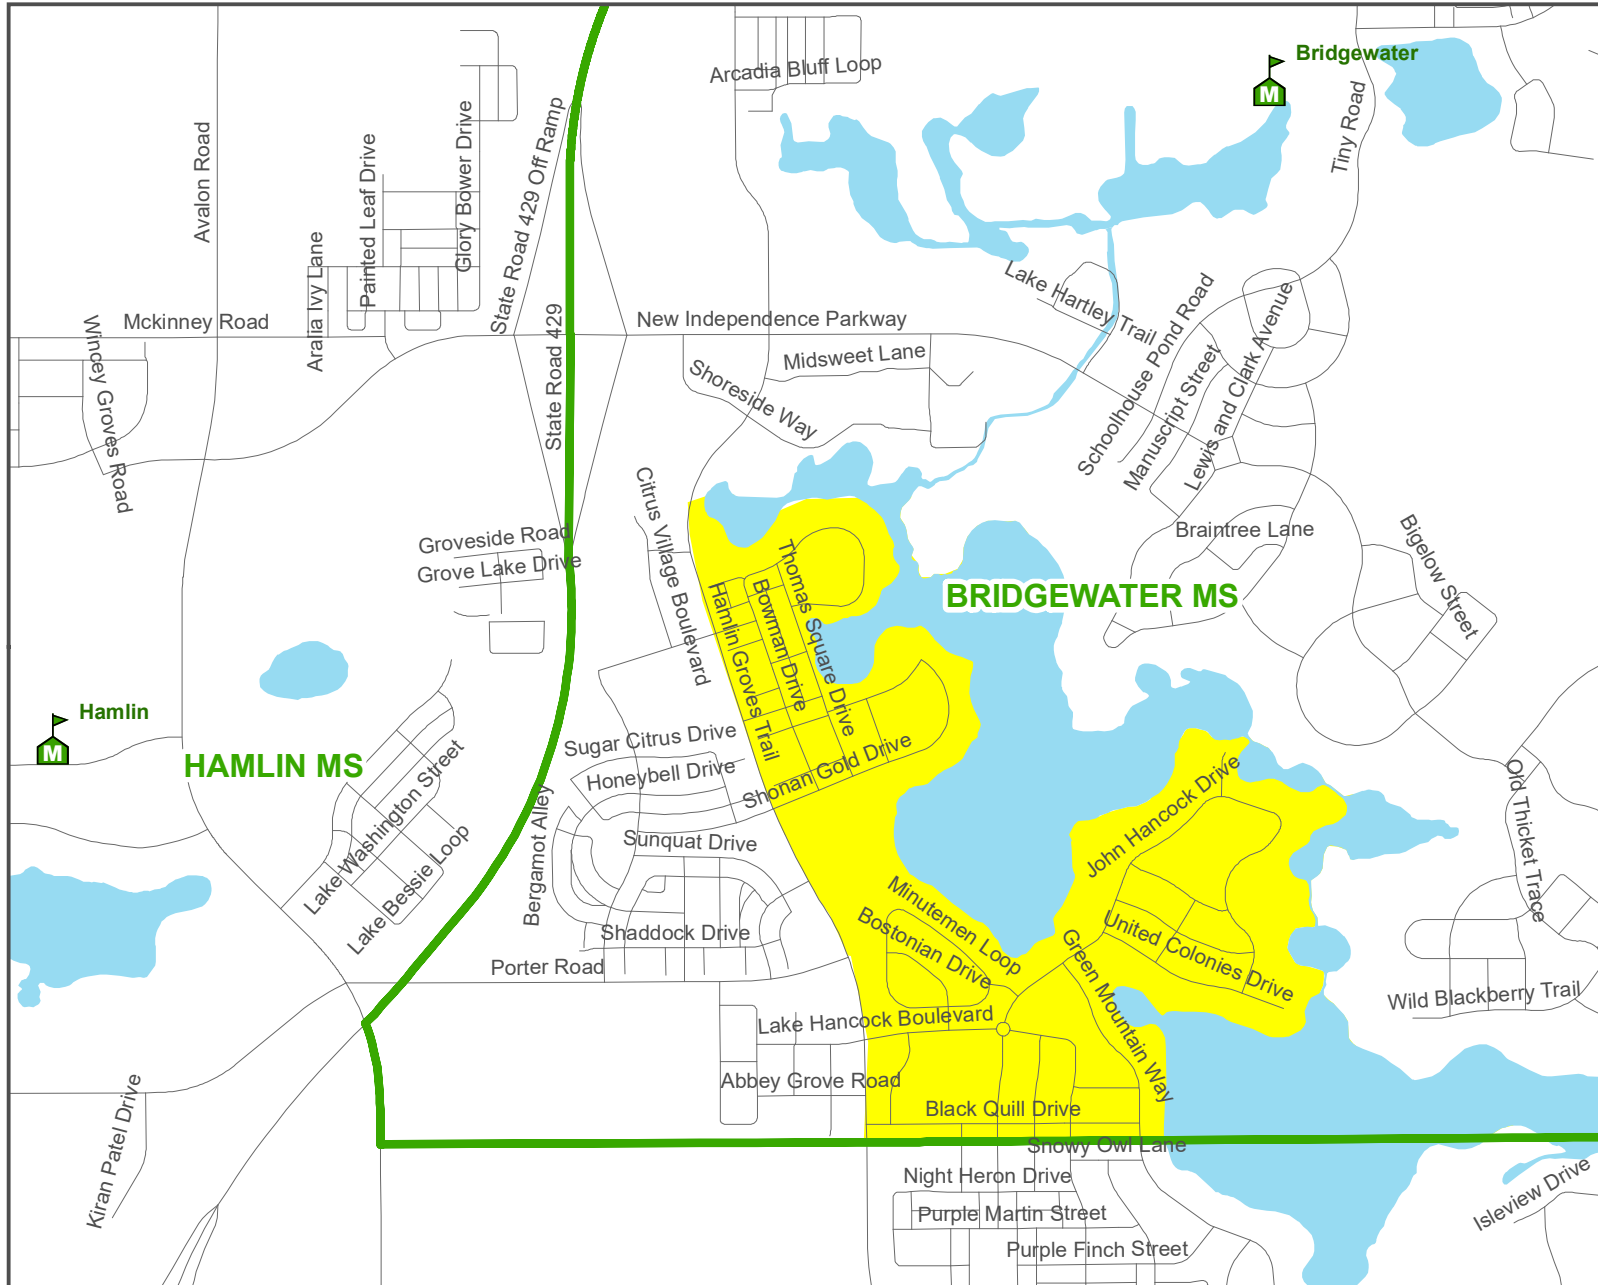

# Overlook and the Cove at Hamlin and Sanctuary - ES - Option 2

## Legend

- ES
- ES Zone
- Targeted Area
- HYDRO
- Proposed**
- Independence ES
- Summerlake ES

The targeted area is separated by a chain of lakes from Independence ES, limiting direct access to the school. There are 146 ES students residing in the targeted area.

This option would move the targeted area from Independence ES to Summerlake ES.

# Overlook and the Cove at Hamlin and Sanctuary - MS - Option 2