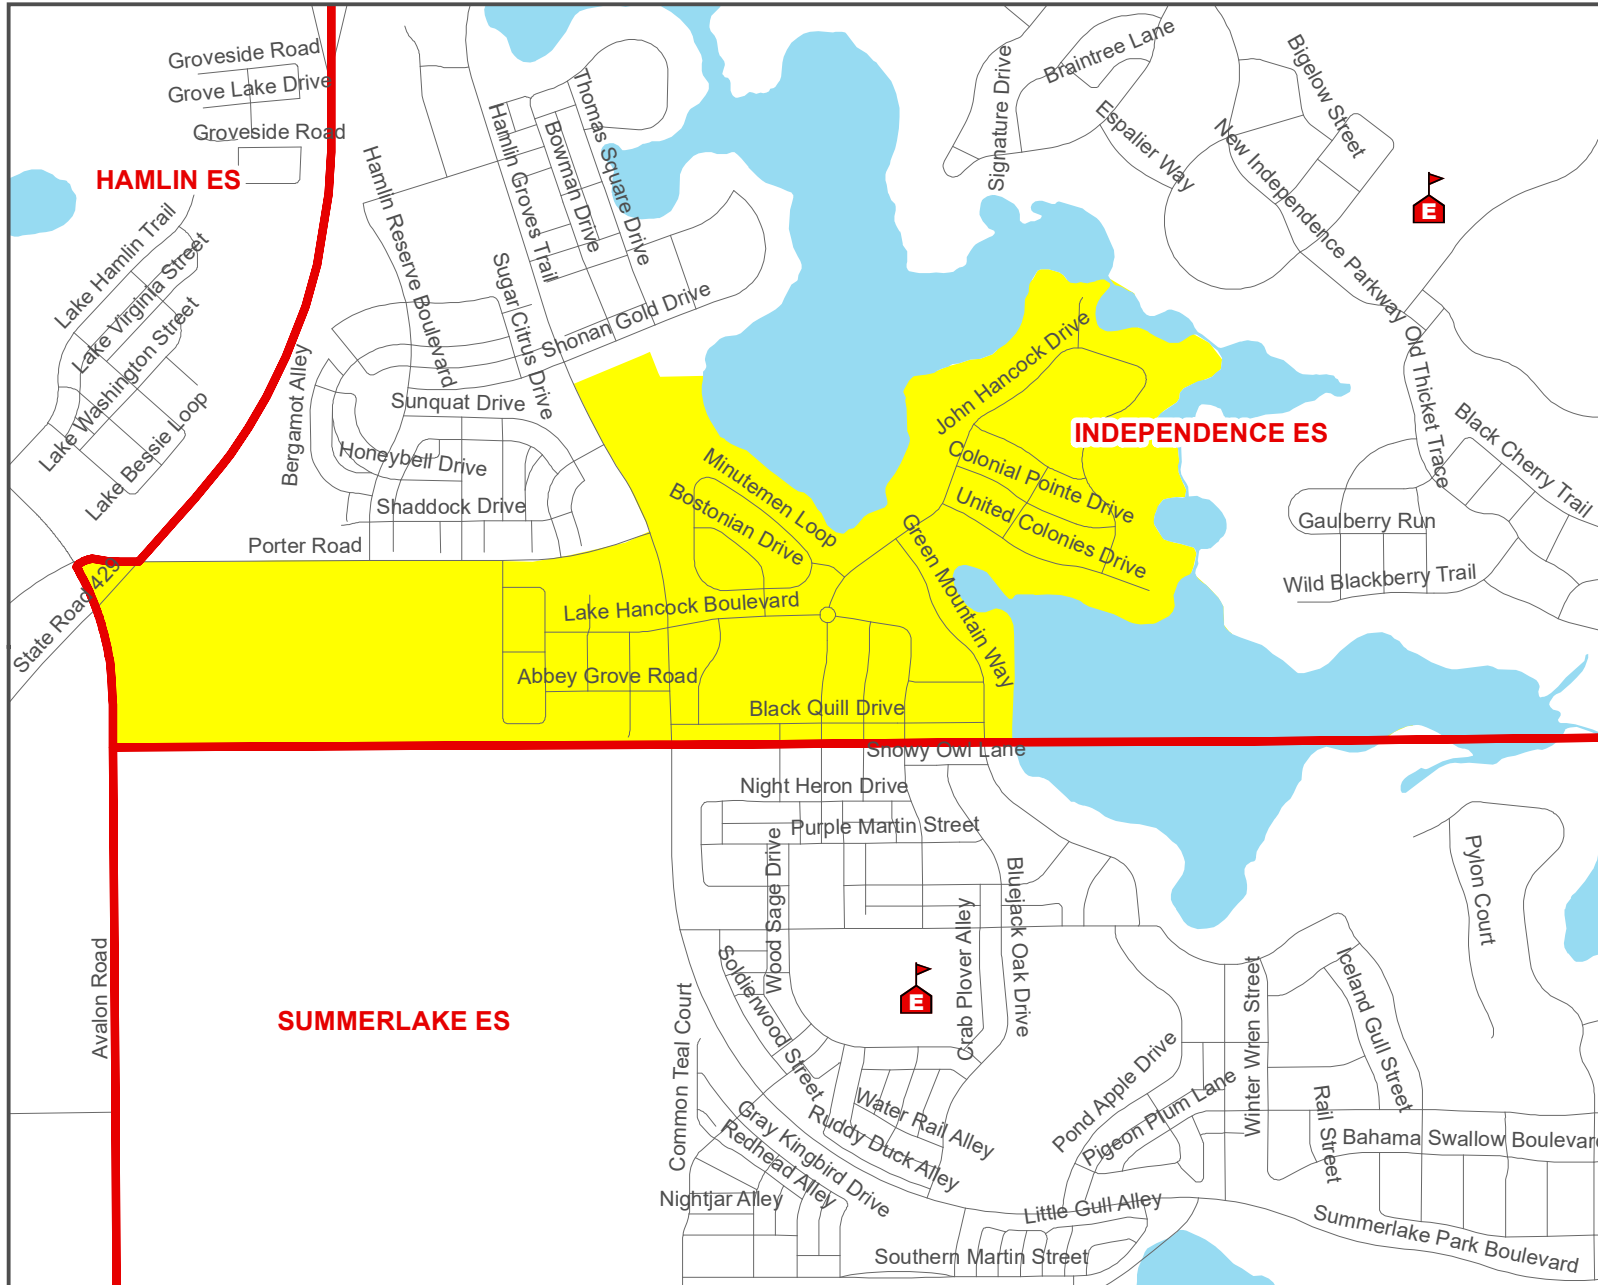

# Overlook and the Cove at Hamlin and Sanctuary - ES - Option 1

## Legend

- ES
- ES Zone
- HYDRO
- Targeted Area

The targeted area is separated by a chain of lakes from Independence ES, limiting direct access to the school. There are 115 ES students residing in the targeted area.

This option would move the targeted area from Independence ES to Summerlake ES.

## Legend

- ES
- ES Zone
- Targeted Area
- HYDRO
- Proposed**
- Independence ES
- Summerlake ES

The targeted area is separated by a chain of lakes from Independence ES, limiting direct access to the school. There are 115 ES students residing in the targeted area.