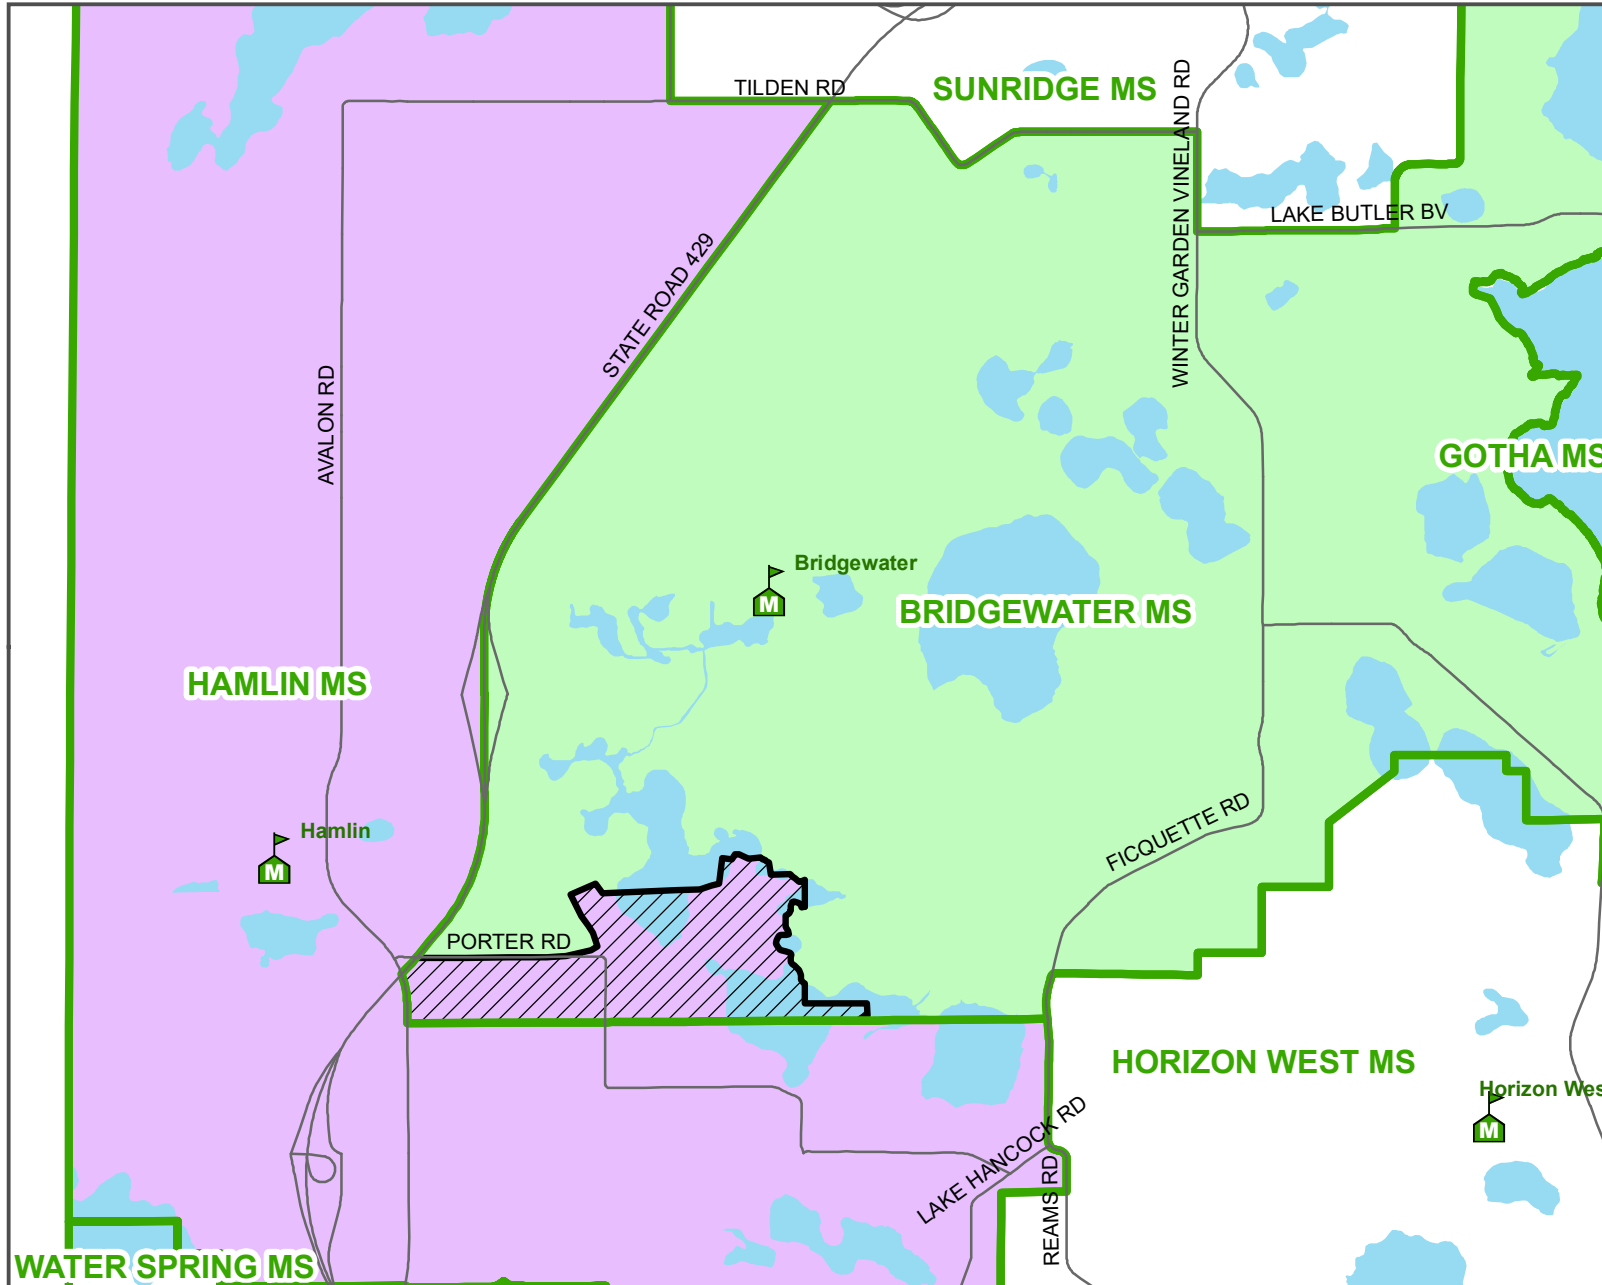

## Legend

- ES
- ES Zone
- Targeted Area
- HYDRO
- Proposed**
- Independence ES
- Summerlake ES

The targeted area is separated by a chain of lakes from Independence ES, limiting direct access to the school. There are 115 ES students residing in the targeted area.

## Legend

-  MS
-  MS Zone
-  HYDRO
-  Targeted Area

The targeted area is separated by a chain of lakes from Bridgewater MS, limiting direct access to the school. There are 75 MS students residing in the targeted area.

This option would move the targeted area from Bridgewater MS to Hamlin MS.

### Legend

- MS
- MS Zone
- Targeted Area
- HYDRO
- Proposed**
- Bridgewater MS
- Hamlin MS

The targeted area is separated by a chain of lakes from Bridgewater MS, limiting direct access to the school. There are 75 MS students residing in the targeted area.