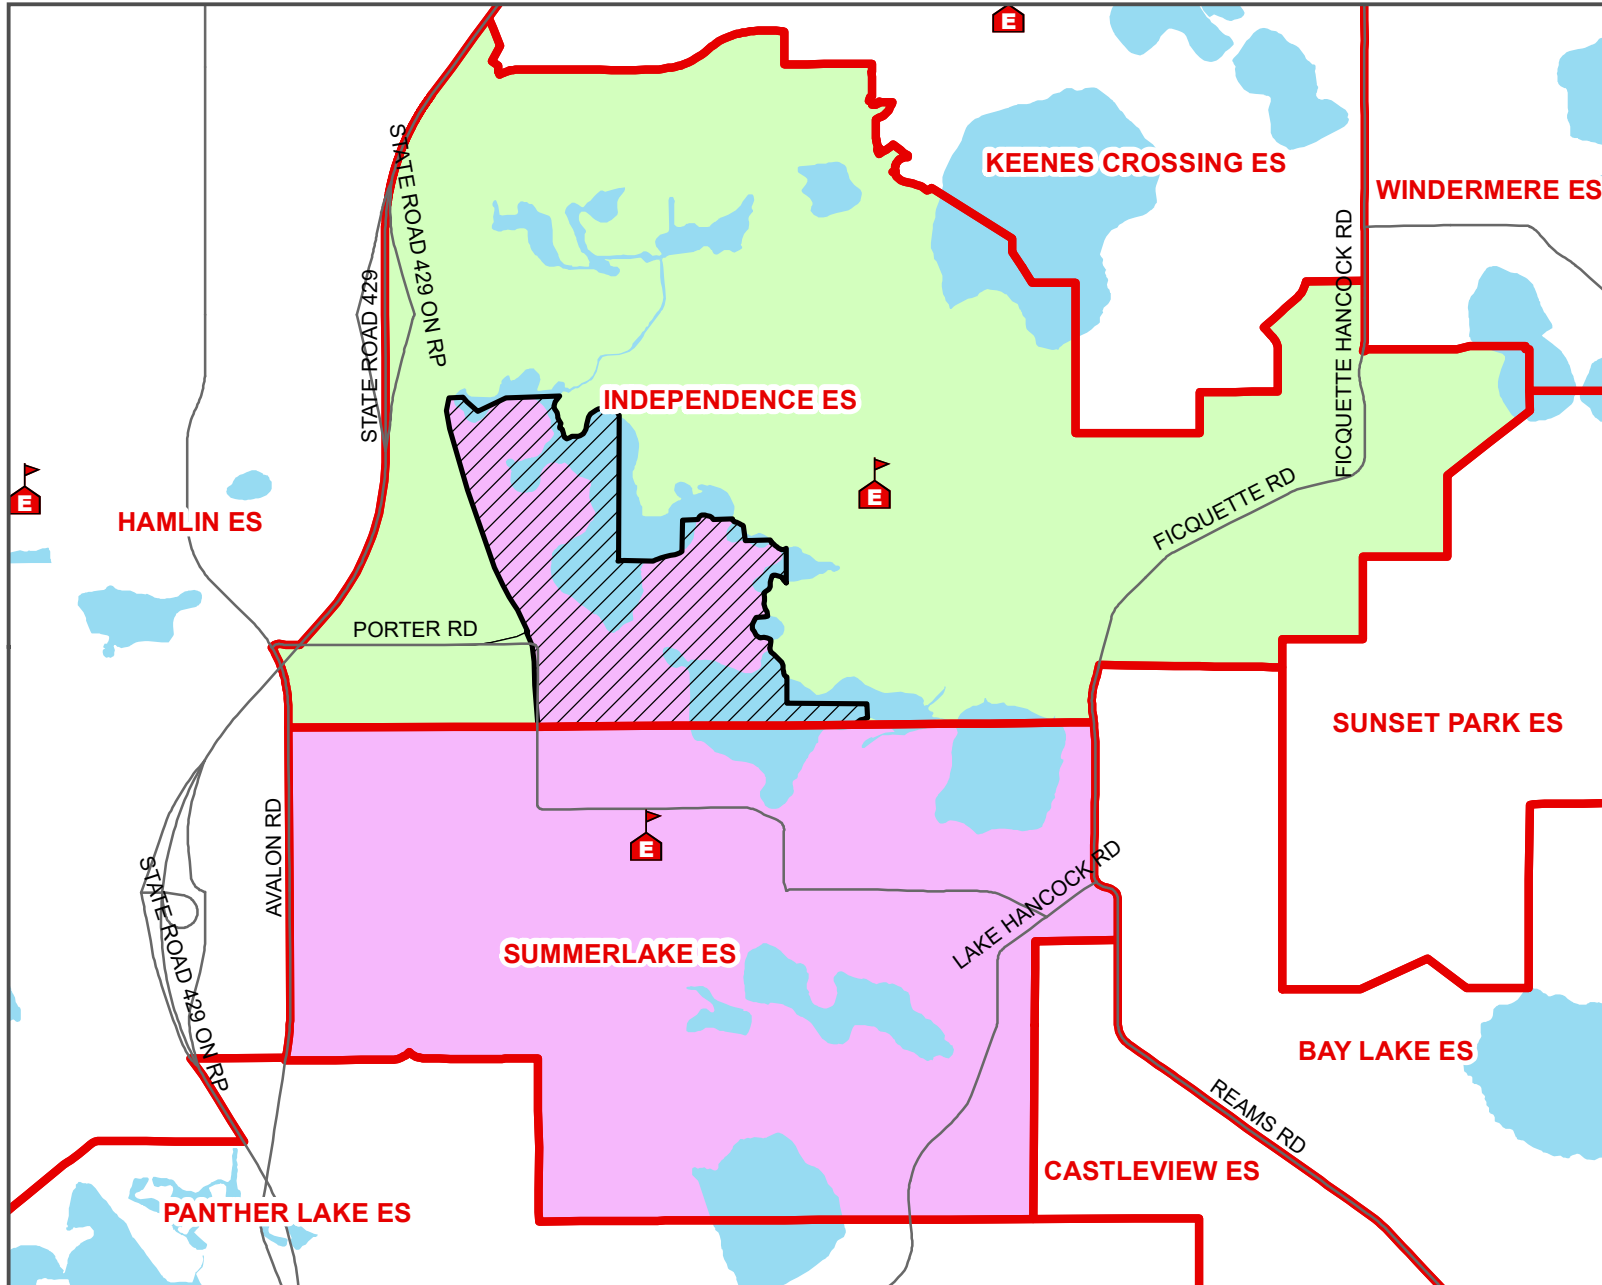

# Overlook and the Cove at Hamlin and Sanctuary - ES - Option 2

## Legend

- ES
- ES Zone
- HYDRO
- Targeted Area

The targeted area is separated by a chain of lakes from Independence ES, limiting direct access to the school. There are 146 ES students residing in the targeted area.

This option would move the targeted area from Independence ES to Summerlake ES.