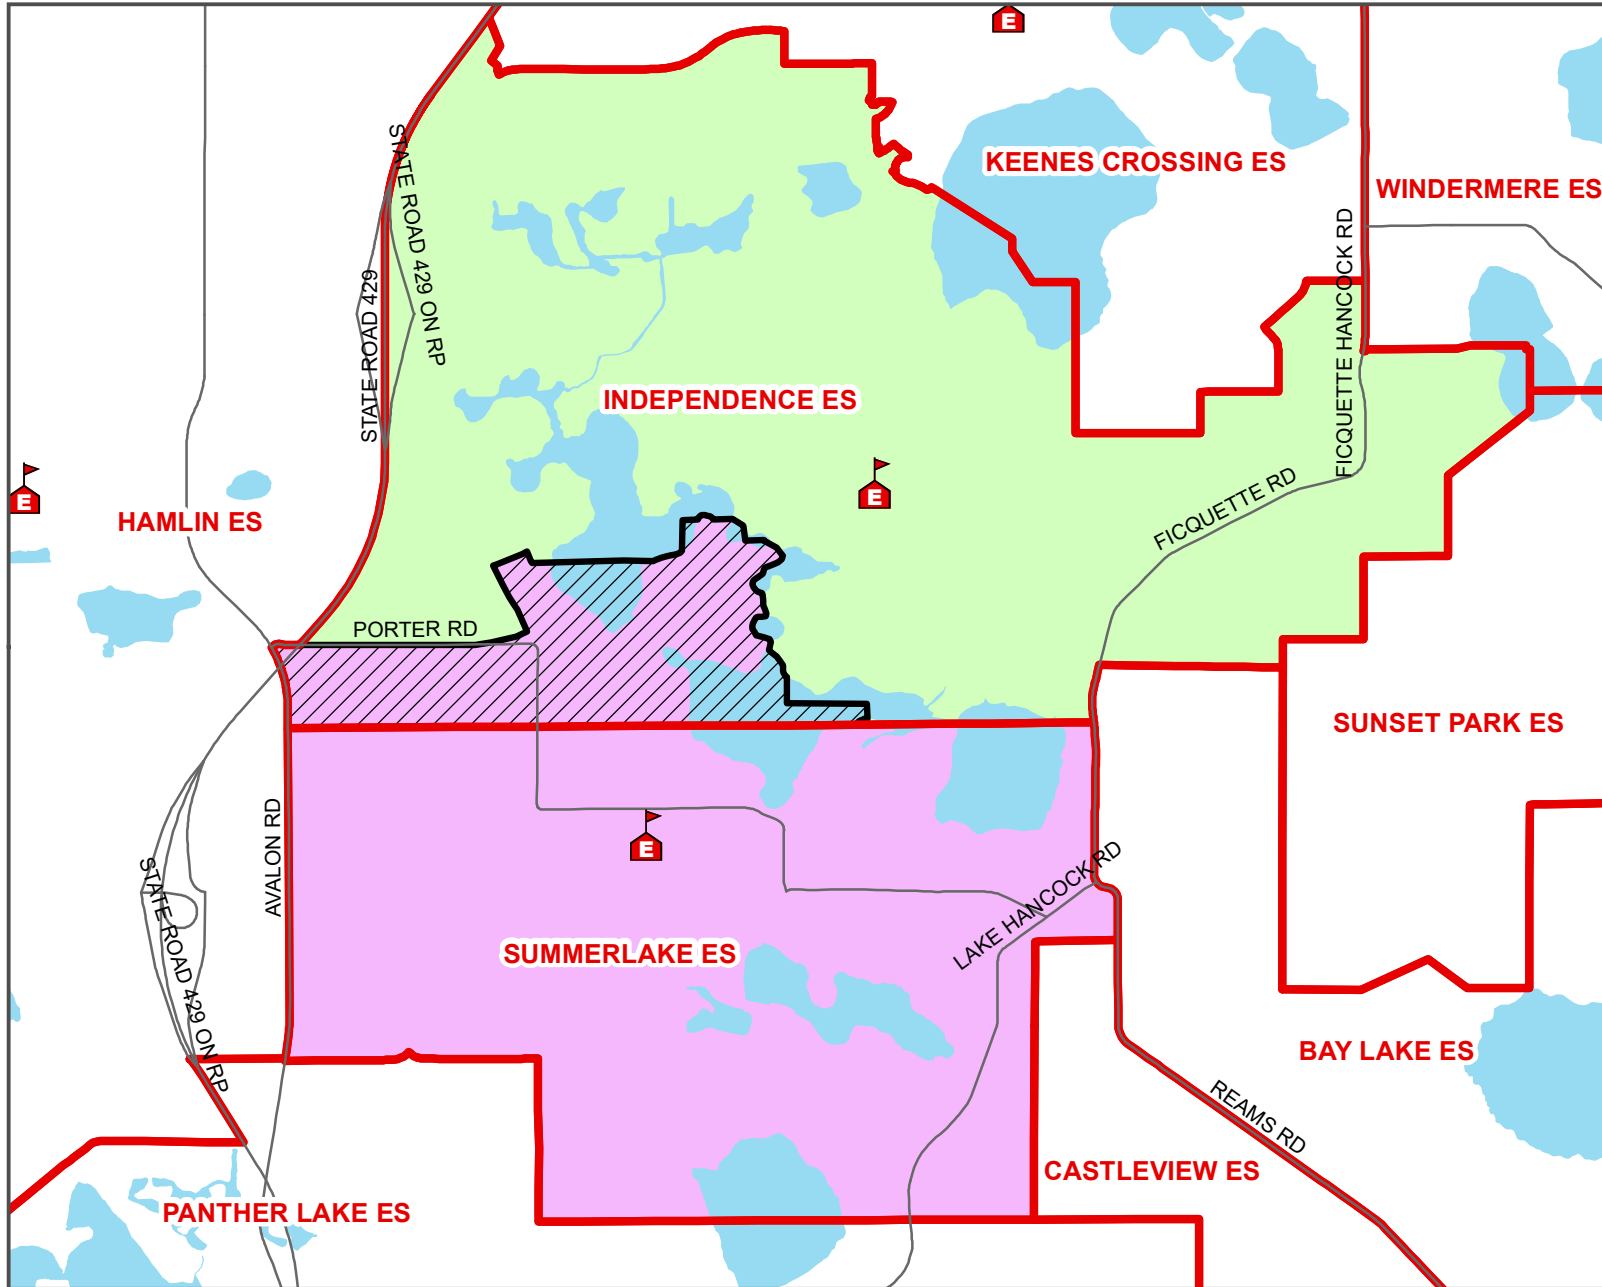

## Legend

- ES
- ES Zone
- HYDRO
- Targeted Area

The targeted area is separated by a chain of lakes from Independence ES, limiting direct access to the school. There are 115 ES students residing in the targeted area.

This option would move the targeted area from Independence ES to Summerlake ES.

# Overlook and the Cove at Hamlin and Sanctuary - ES - Option 1

## Legend

- ES
- ES Zone
- Targeted Area
- HYDRO
- Proposed**
- Independence ES
- Summerlake ES

The targeted area is separated by a chain of lakes from Independence ES, limiting direct access to the school. There are 115 ES students residing in the targeted area.