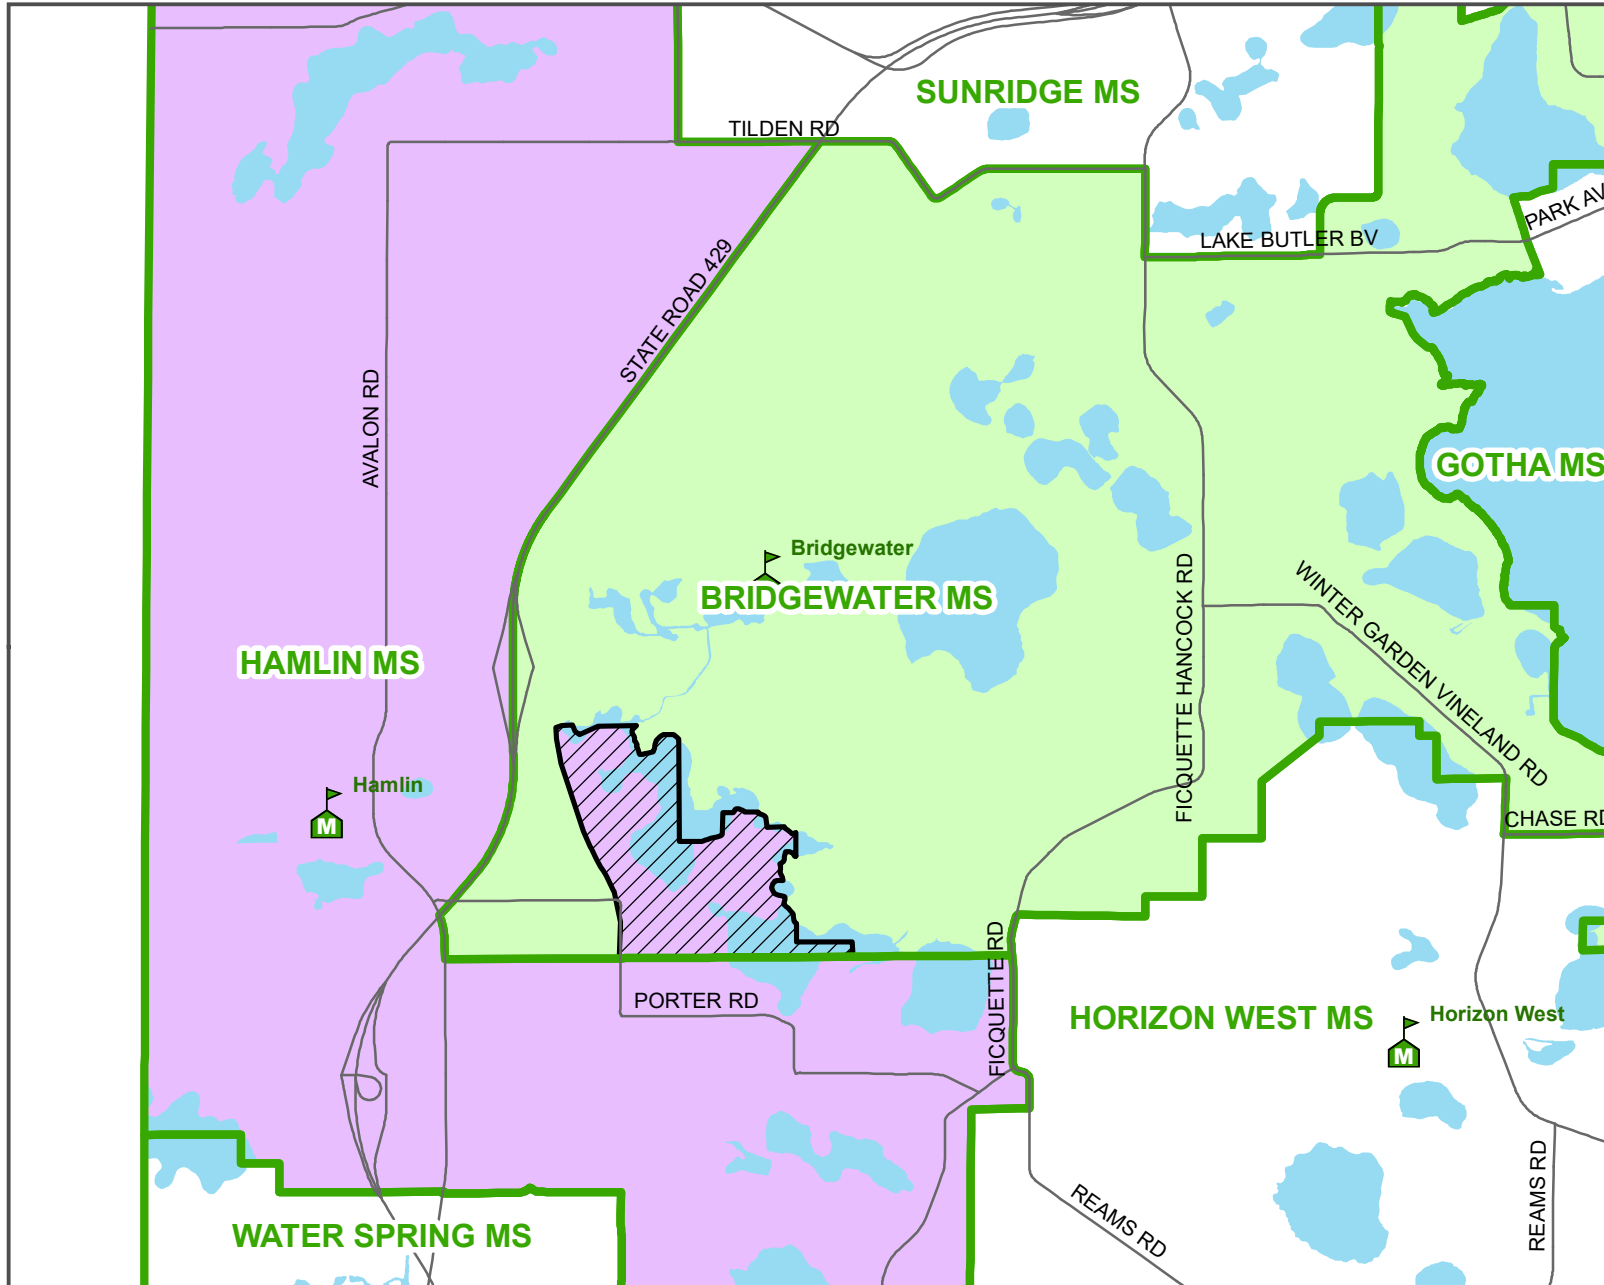

Overlook and the Cove at Hamlin and Sanctuary - MS - Option 2

Legend

- MS
- MS Zone
- Targeted Area
- HYDRO

Proposed

- Bridgewater MS
- Hamlin MS

The targeted area is separated by a chain of lakes from Bridgewater MS, limiting direct access to the school. There are 88 MS students residing in the targeted area.

This option would move targeted area from Bridgewater MS to Hamlin MS.